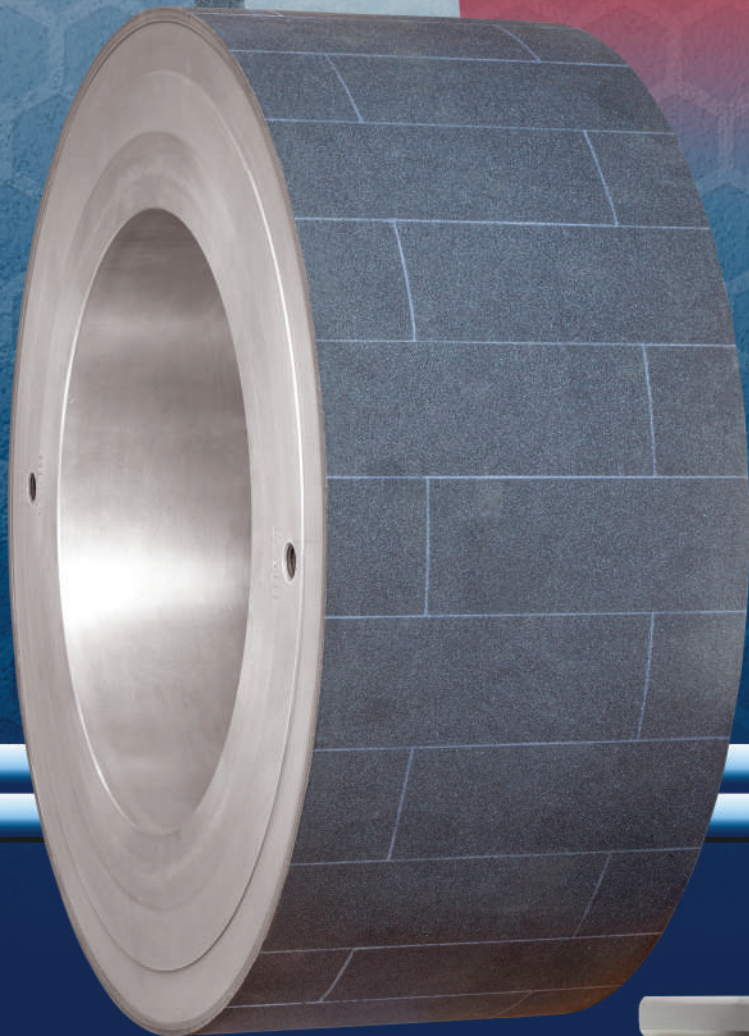

SUPERABRASIVES

CBN AND DIAMOND PRODUCTS

Maximizer
Centerless

Single Point
Dresser

Maximizer
Gear

Rotary
Dresser

Maximizer
Angle Head

28047 Grand Oaks Ct. • Wixom, MI 48393-3340 • 248-348-7670
sales@superabrasives.com • www.superabrasives.com