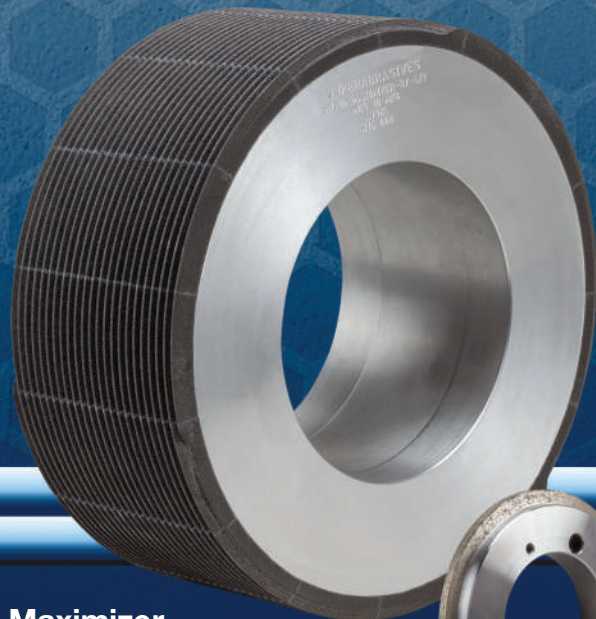

SUPERABRASIVES

CBN AND DIAMOND PRODUCTS

Maximizer
Centerless

Single Point
Dresser

Maximizer
Gear

Rotary
Dresser

Maximizer
Angle Head

28047 Grand Oaks Ct. • Wixom, MI 48393-3340 • 248-348-7670
sales@superabrasives.com • www.superabrasives.com