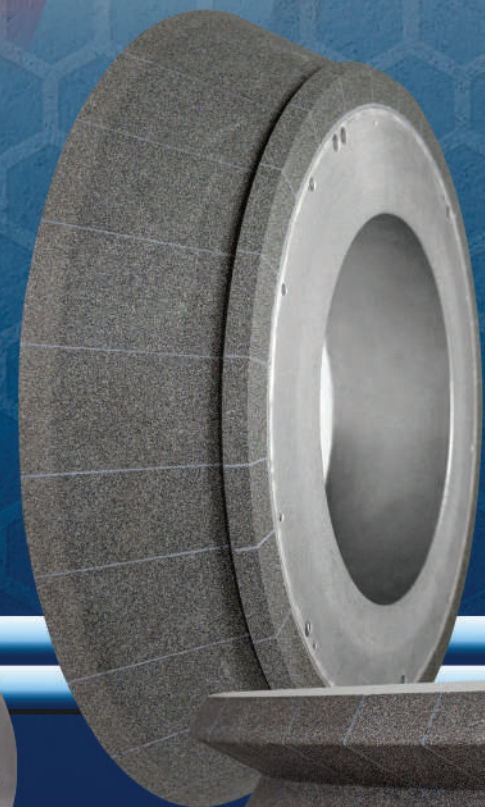

SUPERABRASIVES

CBN AND DIAMOND PRODUCTS

Maximizer
Centerless

Single Point
Dresser

Maximizer
Gear

Rotary
Dresser

Maximizer
Angle Head

28047 Grand Oaks Ct. • Wixom, MI 48393-3340 • 248-348-7670
sales@superabrasives.com • www.superabrasives.com